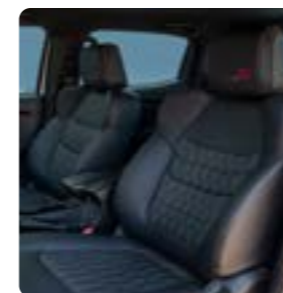

Partial Leather seat trim with "X" Mark