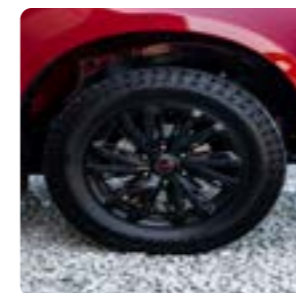

18" Alloy wheels