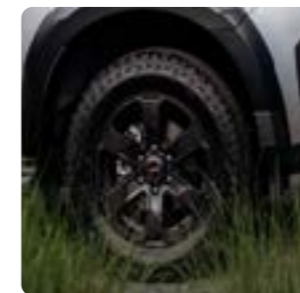

Partial Leather seat trim

18" Alloy wheels

Available in the following colours:

The V-CROSS trim level comes standard with LSE features as well as the following additional specifications:

INTERIOR

Partial leather with Heated front seats, Front & Rear Passengers, Partial leather seats with 8 Way Power Driver, Power Lumbar Support Driver, Centre console storage box with lid with Soft pad with stitch, 8 speakers, USB Type-C ports front and rear, Automatic shift paddles