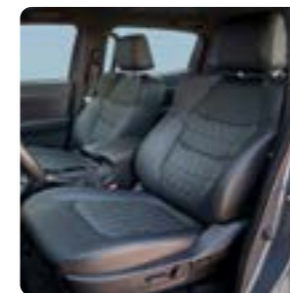

D-MAX 3.0 Ddi V-CROSS

ISUZU D-MAX EXTENDED CAB 3.0 Ddi LSE 4x4 A/T
Colour: SPLASH WHITE

Partial Leather seat trim